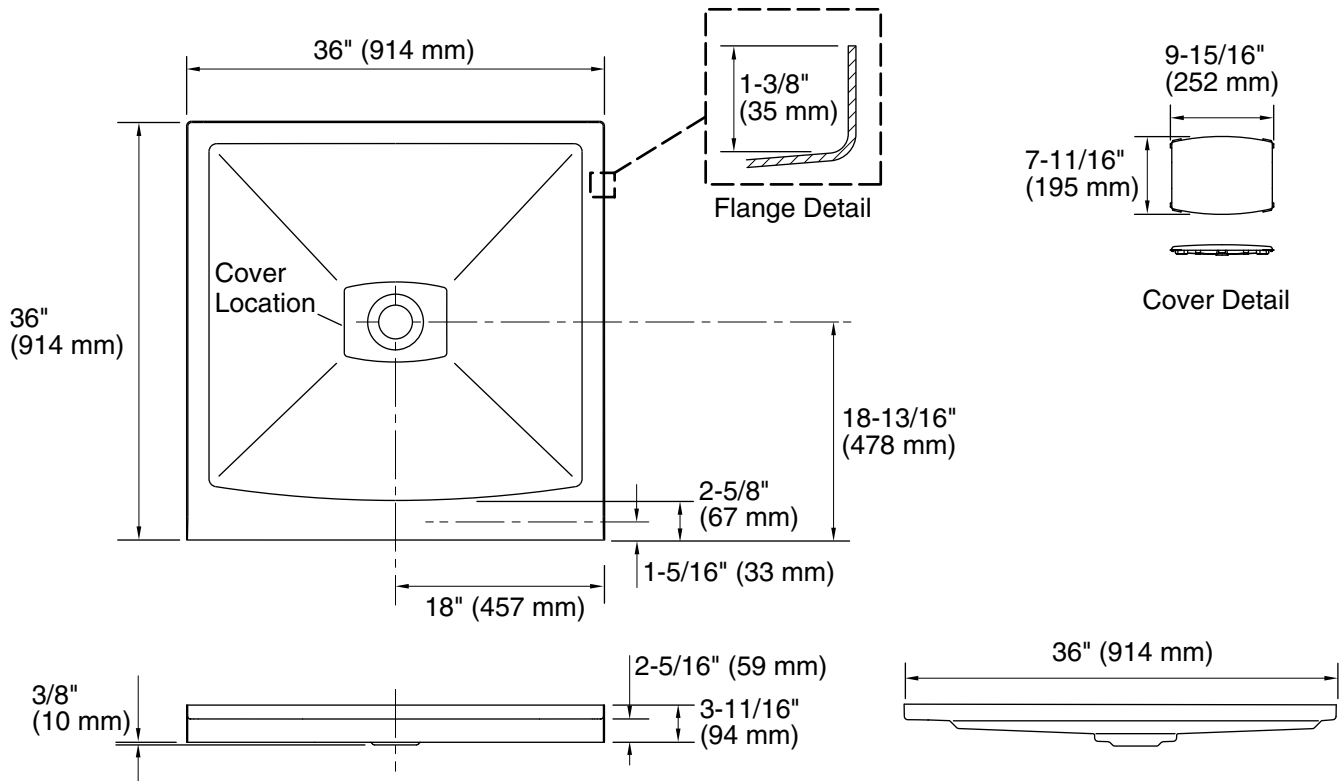

### Technical Information

All product dimensions are nominal.

Installation:	Three-wall alcove
Drain location:	Center
Weight:	33 lbs (15 kg)
Minimum floor load:	20 lbs/ft <sup>2</sup> (97.6 kg/m <sup>2</sup> )